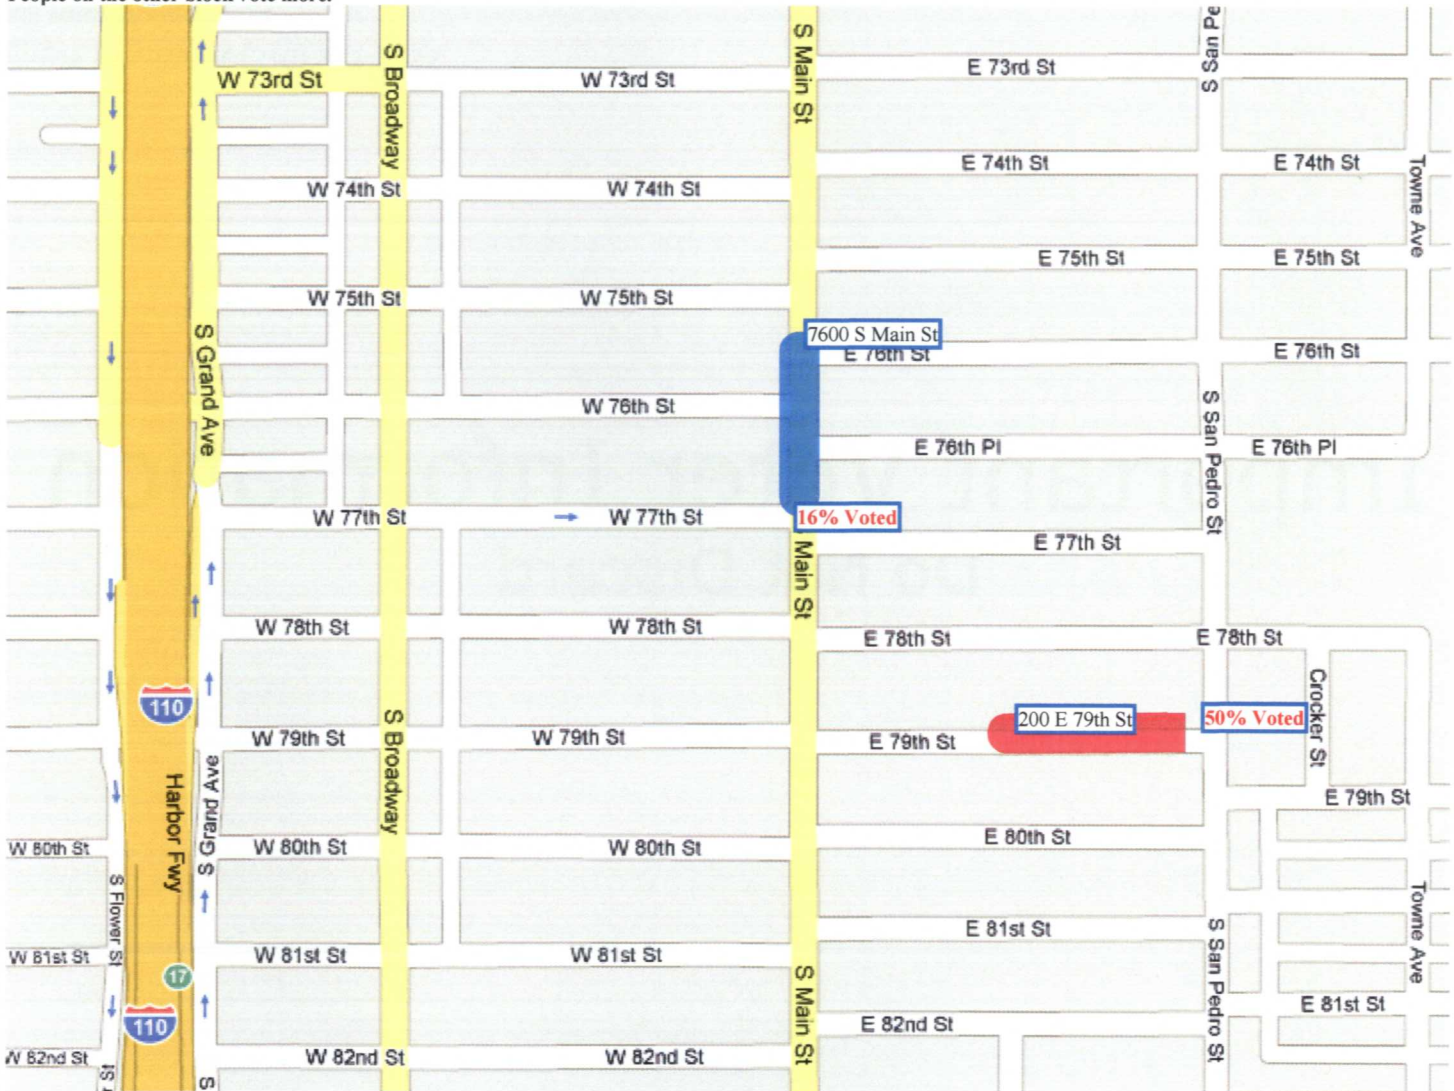

Dear

DID YOU KNOW THAT PEOPLE LIVING NEARBY VOTE MORE THAN YOU AND YOUR NEIGHBORS?

Below is a map of your neighborhood.

Your block, 7600 S Main St, is marked in blue.

Another block nearby, 200 E 79th St, is marked in red.

According to public records:

On your block, **only 16% of voters** voted in a recent election.

On the other block, **50% of voters** voted in a recent election.

People on the other block vote more.

Remember, politicians listen to people who vote! Will the politicians listen to you and your neighbors, or other people?

Vote in the California Primary Election on June 3rd!

Voter Information provided by the non-profit, nonpartisan *Center for Governmental Studies*.